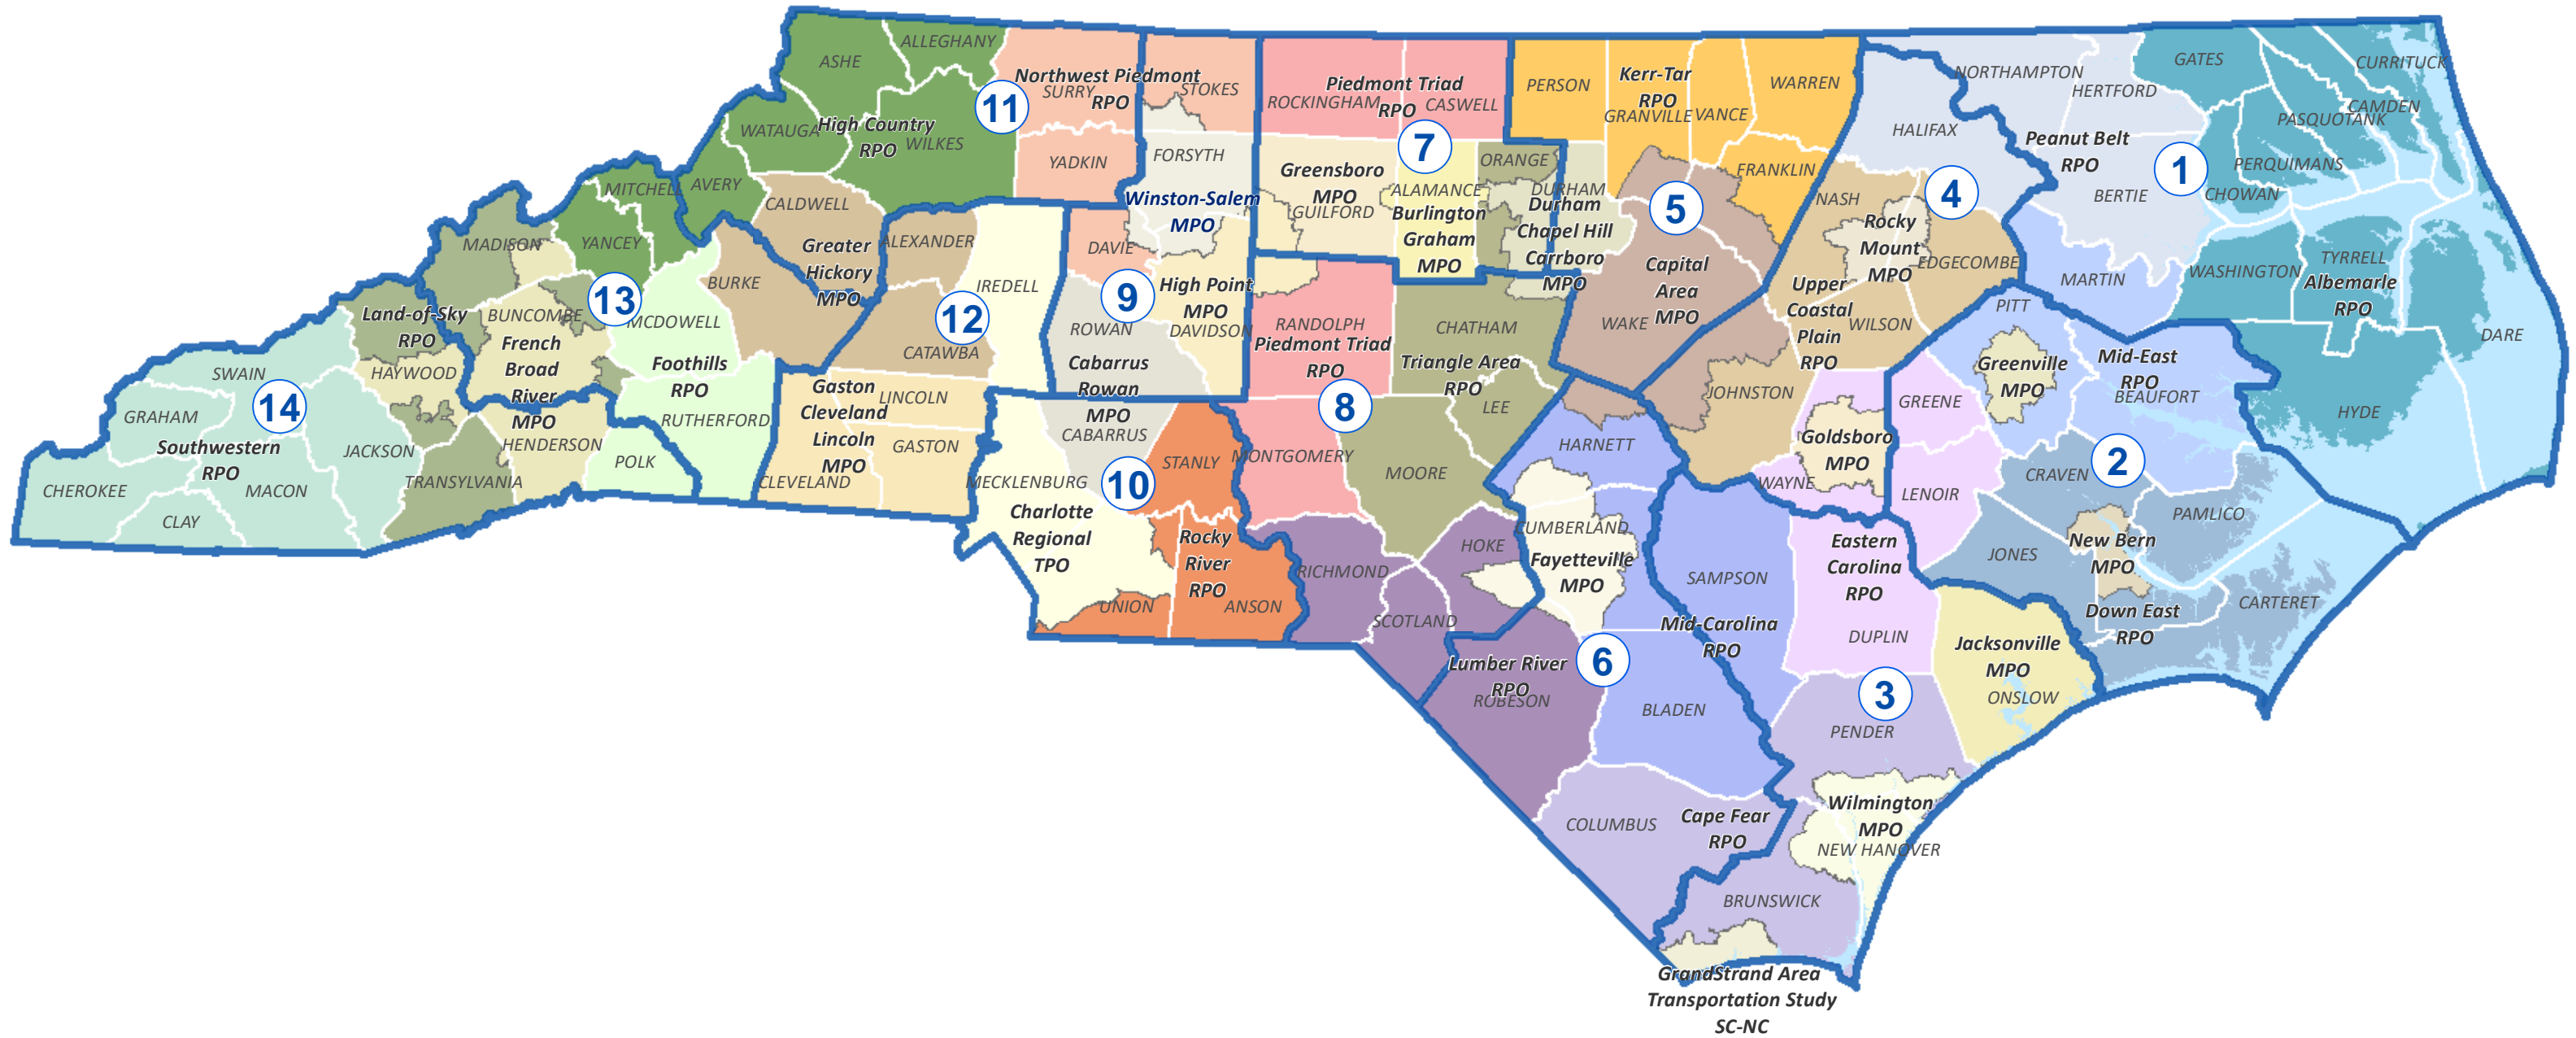

North Carolina

Metropolitan and Rural Planning Organizations With NCDOT Divisions Boundaries

NCDOT Divisions

Map Created By
NCDOT Transportation Planning Division
August 2021